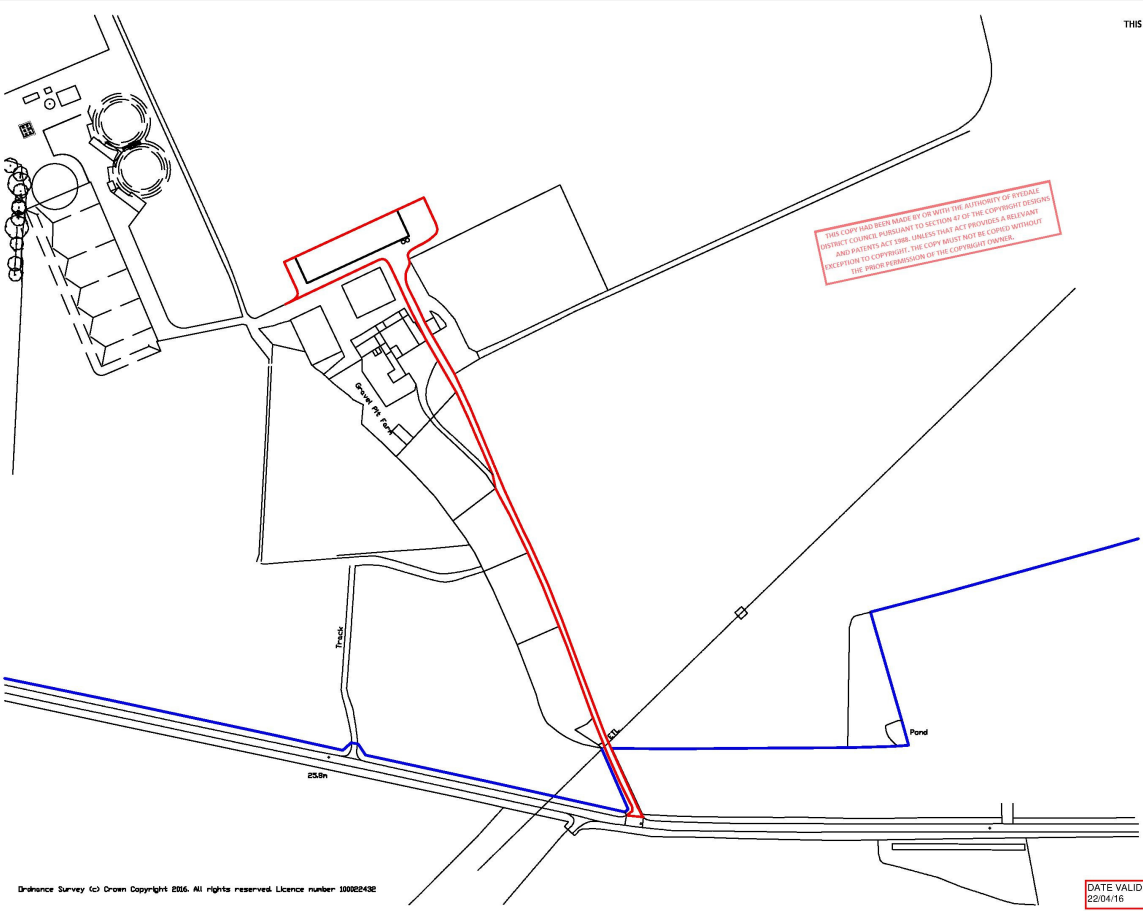

Station Farm Offices
Wansford Road
Nafferton
Drifffield
East Yorkshire
YO25 8NJ
T : 01377 253363
E : mail@ianpick.co.uk
W : www.ianpickassociates.co.uk

CLIENT
D & J.A Jones
Landsmoth Hall
Kilby Sigston
Northallerton
DL61 3TF

JOB TITLE
Free Range Egg Laying Unit

DWG. TITLE
Location Plan A3

SCALE 1:2500
DRN SH

DWG. NUMBER
IPVJ01

DATE March 16
REV -

DATE VALID
22/04/16